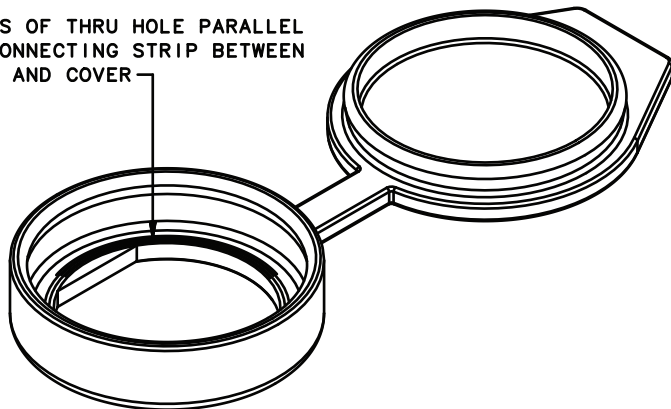

FLATS OF THRU HOLE PARALLEL TO CONNECTING STRIP BETWEEN BASE AND COVER

ALLEGIS ACCESS BETTER THINKING		<h1>Sealing Cover</h1>
MATERIAL: Neoprene Rubber	DRAWING NO : 90-1	
FINISH: Black		
REV: 1:1	DATE: 5.6.2021	